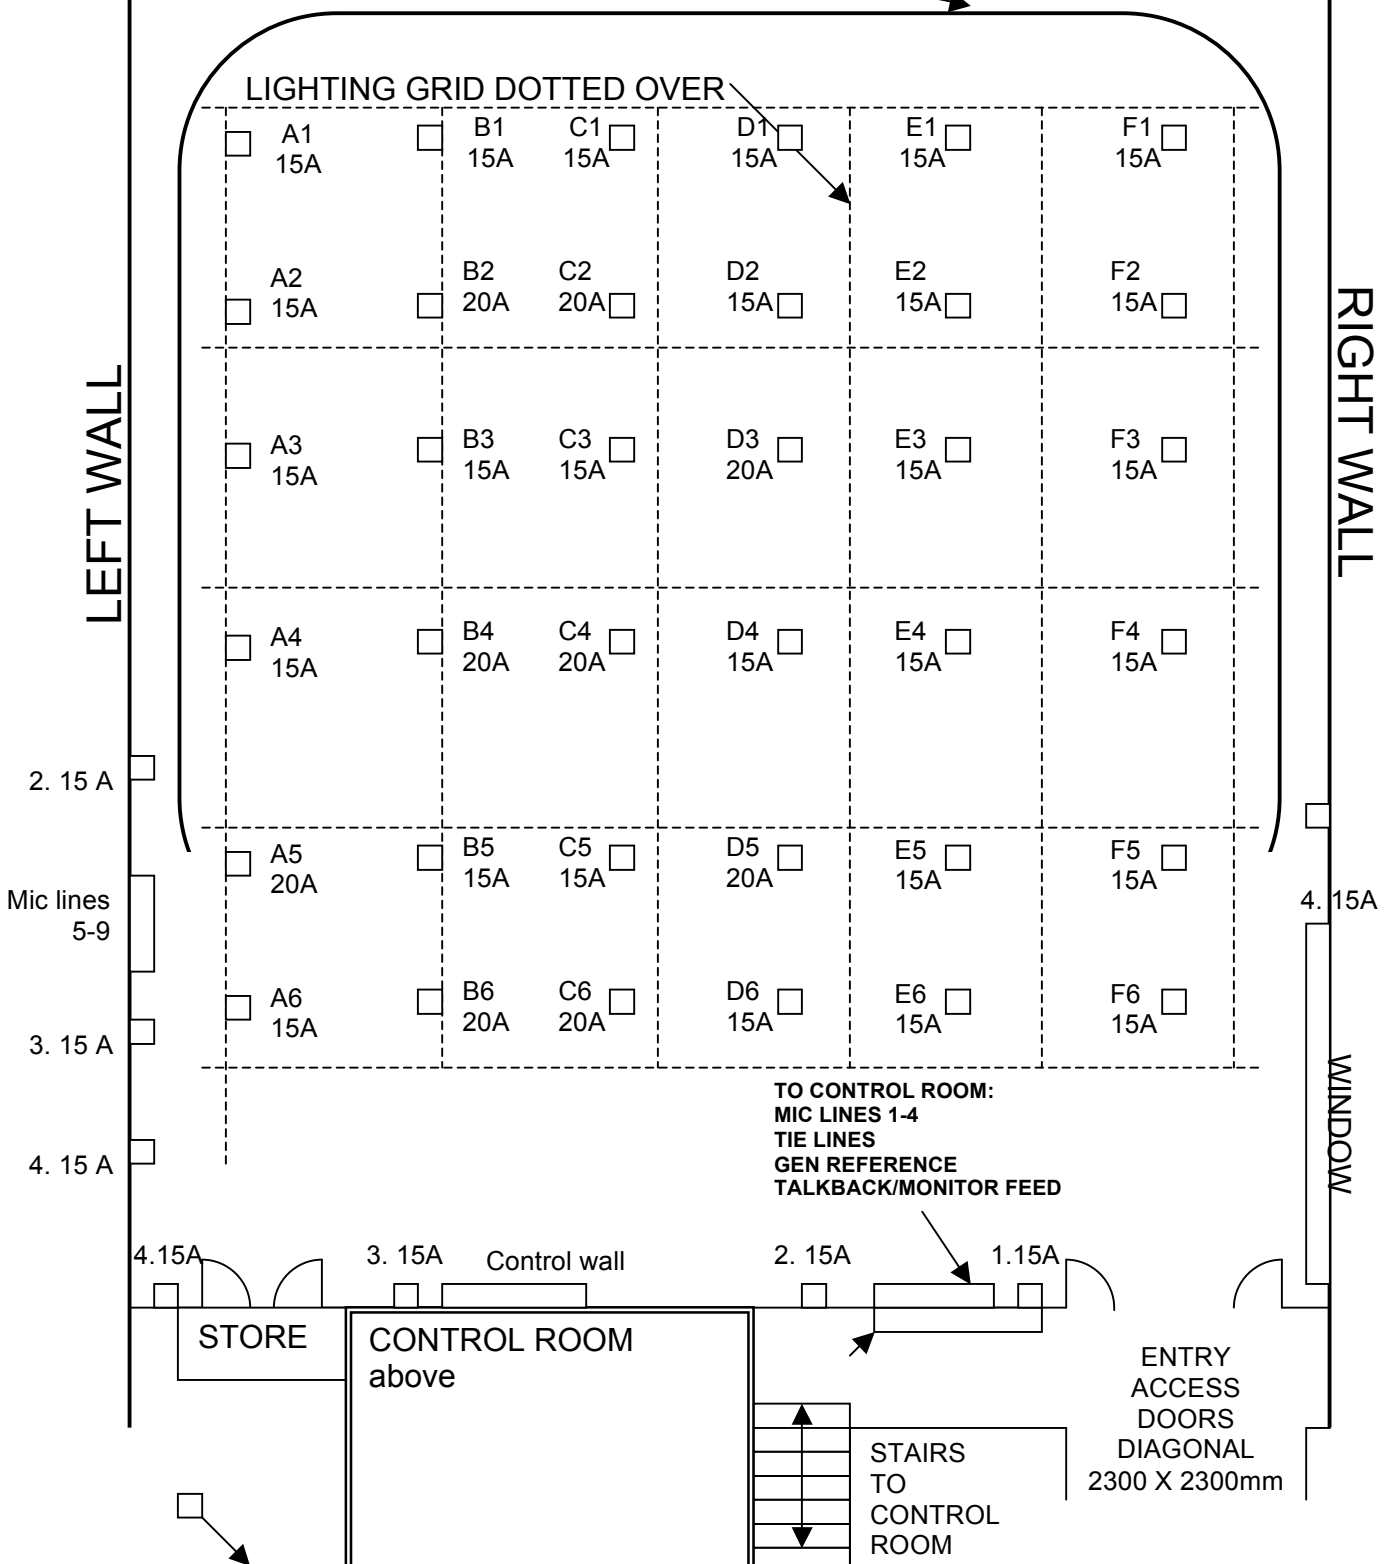

# STUDIO PLAN – METRO SCREEN STUDIO A

# TOP WALL

STUDIO DIMENSIONS 4m High x 8m Deep x 8.5m Wide  
 BLUE SCREEN CYCLORAMA set approx 1m in

**GPO (power point) on walls and ceiling**  
**Each GPO is on a separate circuit.**  
**Circuit breakers are on Main Switchboard**

**NOT TO SCALE**